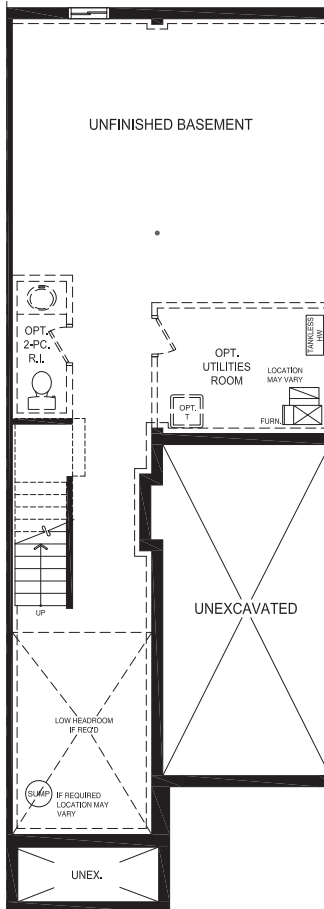

# QUICK START LIFE™

EARLY DELIVERY HOMES

BRANTHAVEN HOMES

LOCATED IN

**Oakville**

Lot 242  
Glen Eden  
**\$849,900**

MAIN FLOOR  
Elevation 'A'

OPT. SECOND FLOOR  
Elevation 'A'

BASEMENT  
Elevation 'A'

1,780 sf

20' 2-storey  
3 Bedroom  
Interior Unit  
Backs onto Woodlot

**Available:**  
December 4, 2019

**Contact:**  
905-333-6162

- Finished Spec Home
- Feature-filled, family-friendly, completed home ready to move in and enjoy
- Branthaven Designer selected finishes including thousands in upgrades
- See sales rep for full list of included upgrades