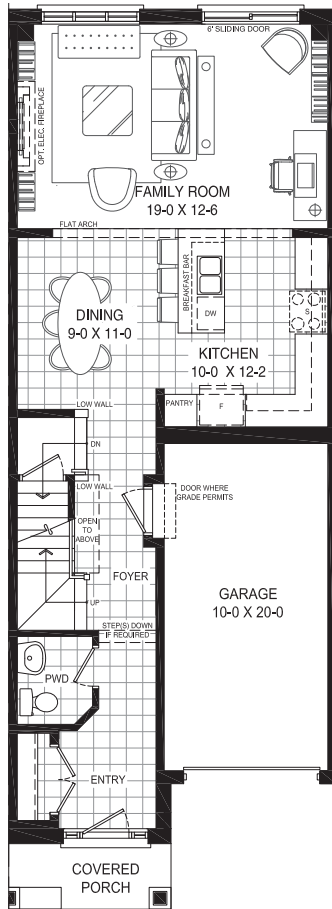

# QUICK START LIFE™

EARLY DELIVERY HOMES

BRANTHAVEN HOMES

LOCATED IN

**Oakville**

Lot 242  
Glen Eden  
**\$849,900**

MAIN FLOOR  
Elevation 'A'

OPT. SECOND FLOOR  
Elevation 'A'

BASEMENT  
Elevation 'A'

1,780 sf

20' 2-storey  
3 Bedroom  
Interior Unit  
Backs onto Woodlot

**Available:**  
December 4, 2019

**Contact:**  
905-333-6162

- Finished Spec Home
- Feature-filled, family-friendly, completed home ready to move in and enjoy
- Branthaven Designer selected finishes including thousands in upgrades
- See sales rep for full list of included upgrades