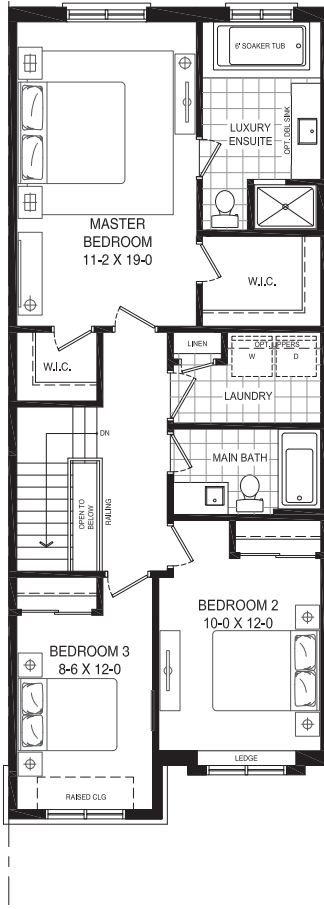

# QUICK START LIFE™

EARLY DELIVERY HOMES

BRANTHAVEN HOMES

LOCATED IN

**Oakville**

Lot 242  
Glen Eden  
**\$849,900**

MAIN FLOOR  
Elevation 'A'

OPT. SECOND FLOOR  
Elevation 'A'

BASEMENT  
Elevation 'A'

1,780 sf

20' 2-storey  
3 Bedroom  
Interior Unit  
Backs onto Woodlot

**Available:**  
December 4, 2019

**Contact:**  
905-333-6162

- Finished Spec Home
- Feature-filled, family-friendly, completed home ready to move in and enjoy
- Branthaven Designer selected finishes including thousands in upgrades
- See sales rep for full list of included upgrades