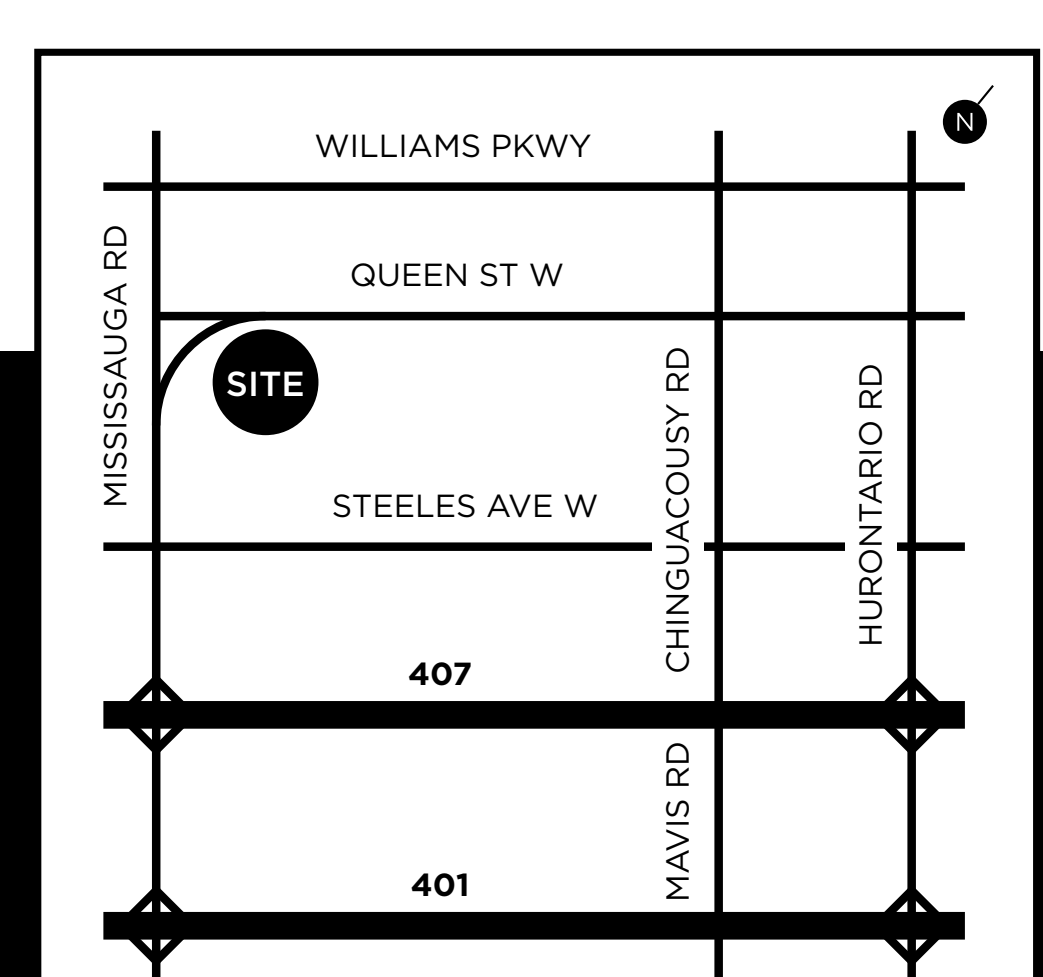

SITE PLAN

-Queens Lane-
TOWNHOMES

1 LANDSCAPED ENTRANCE VIEW

THE CROWN COLLECTION
DEVON / OXFORD
Building: 1 / 3 / 5 / 7 / 8 / 10

THE KINGSWAY COLLECTION
DEVON / OXFORD / ESSEX / SOMERSET
Building: 2 / 4 / 6 / 9 / 11 / 12

2 AMENITY AREA VIEW

BRANTHAVEN

1817 QUEEN STREET WEST