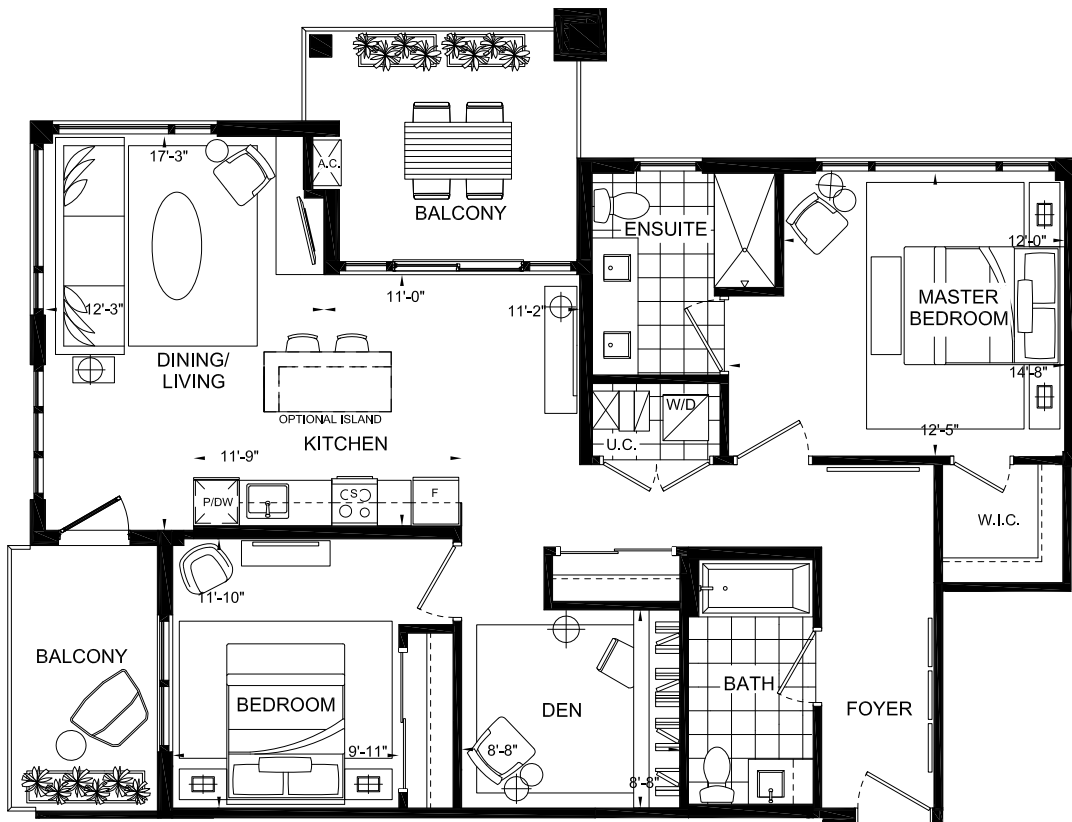

QUICK START LIFE™

EARLY DELIVERY HOMES

BRANTHAVEN HOMES

LOCATED IN
Grimsby

Silver Lake IV B
\$799,990

1,185 sf

2 Bedroom + Den
Mid-Rise Condo
Unit #518
40 Esplanade Lane

Available:
Move In Today

Contact:
Doreen Coughlin:
djcoughlin@sympatico.ca

- Move-in ready waterfront condo in award-winning waterfront community
- Open-concept, spacious, 2 bedroom, 2 bath and den corner suite
- Stunning lake views
- Designer finishes and Branthaven's Fresh Thinking™ features built-in
- 2 underground parking spaces and balcony
- Resort-style amenities and premium waterfront community

LEVEL 5

LAKE HOUSE

Grimsby

WATERFRONT TOWNHOMES AND CONDOS

All renderings are artist's concept. Prices, sizes, materials and specifications are subject to change without notice. E.&O.E.

**QUICK
START
LIFE™**