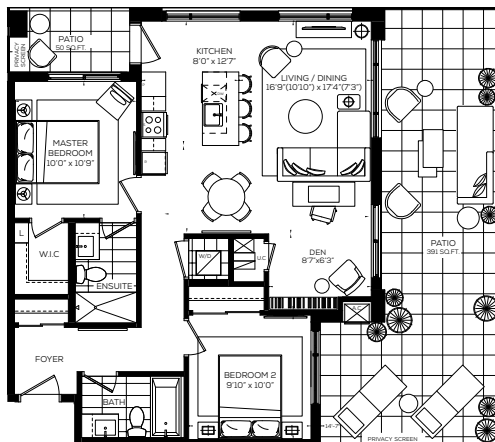

2 BEDROOMS + DEN

(C5)

# PARKER

+ 100 SQ. FT. BALCONY

## 980 SQ. FT.

SUITE 108 ONLY  
+ 777 SQ. FT. PATIO

SUITE 109 ONLY  
+ 441 SQ. FT. PATIO

LEVEL 3-4

LEVEL 2

LEVEL 1