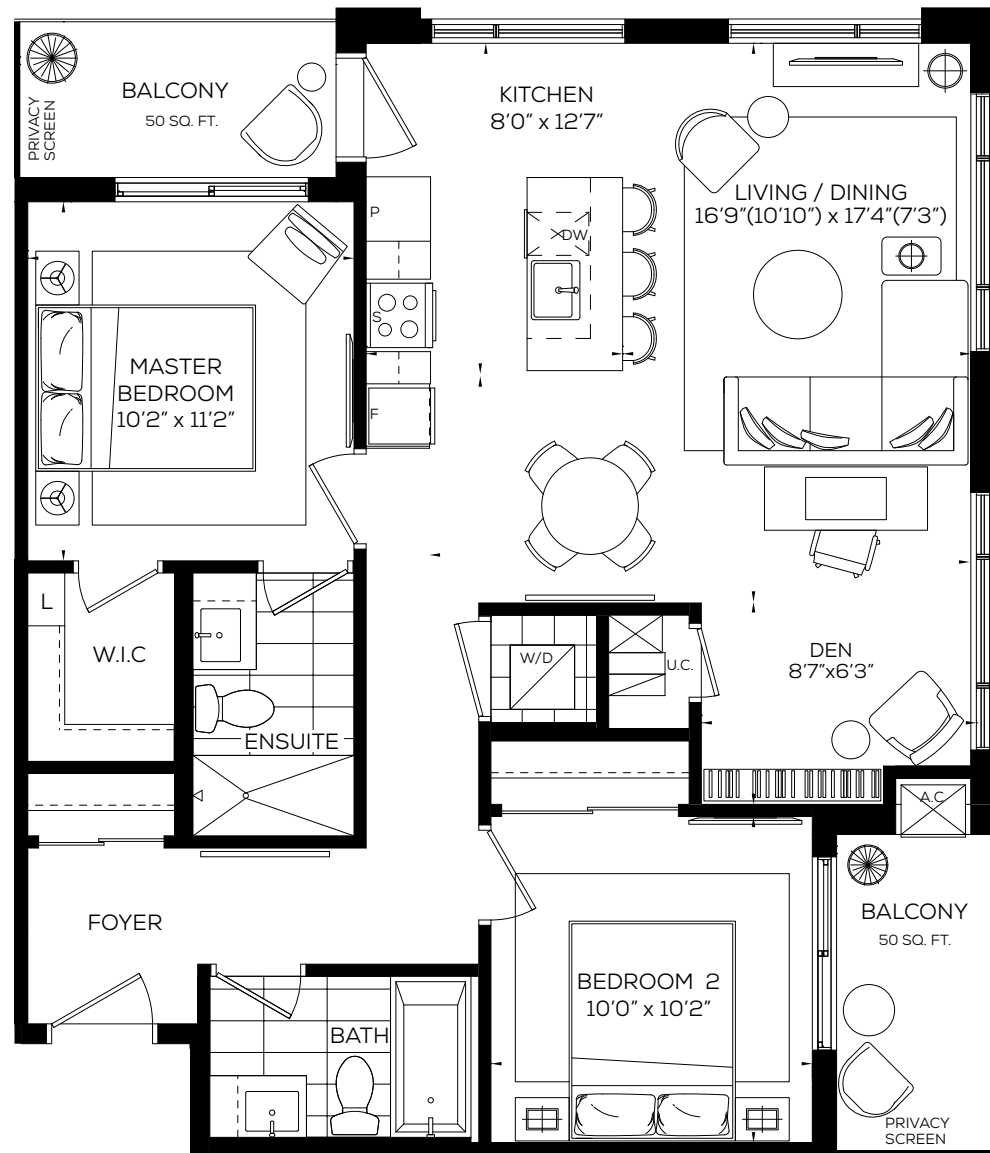

# PARKER

+ 100 SQ. FT. BALCONY

## 980 SQ. FT.

SUITE 108 ONLY  
+ 777 SQ. FT. PATIO

SUITE 109 ONLY  
+ 441 SQ. FT. PATIO

LEVEL 3-4

LEVEL 2

LEVEL 1