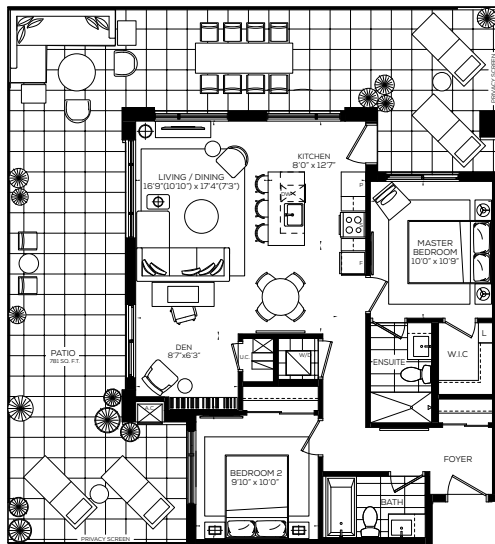

2 BEDROOMS + DEN

(C5)

# PARKER

+ 100 SQ. FT. BALCONY

## 980 SQ. FT.

SUITE 108 ONLY  
+ 777 SQ. FT. PATIO

SUITE 109 ONLY  
+ 441 SQ. FT. PATIO

LEVEL 3-4

LEVEL 2

LEVEL 1