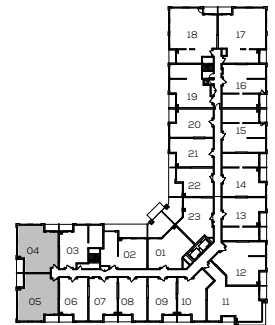

# PARKER

+ 100 SQ. FT. BALCONY

## 980 SQ. FT.

SUITE 108 ONLY  
+ 777 SQ. FT. PATIO

SUITE 109 ONLY  
+ 441 SQ. FT. PATIO

LEVEL 3-4

LEVEL 2

LEVEL 1