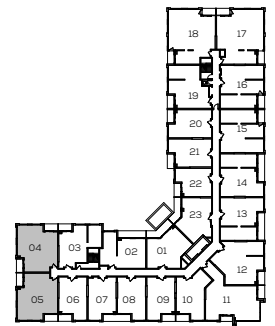

# PARKER

+ 100 SQ. FT. BALCONY

## 980 SQ. FT.

SUITE 108 ONLY  
+ 777 SQ. FT. PATIO

SUITE 109 ONLY  
+ 441 SQ. FT. PATIO

LEVEL 3-4

LEVEL 2

LEVEL 1