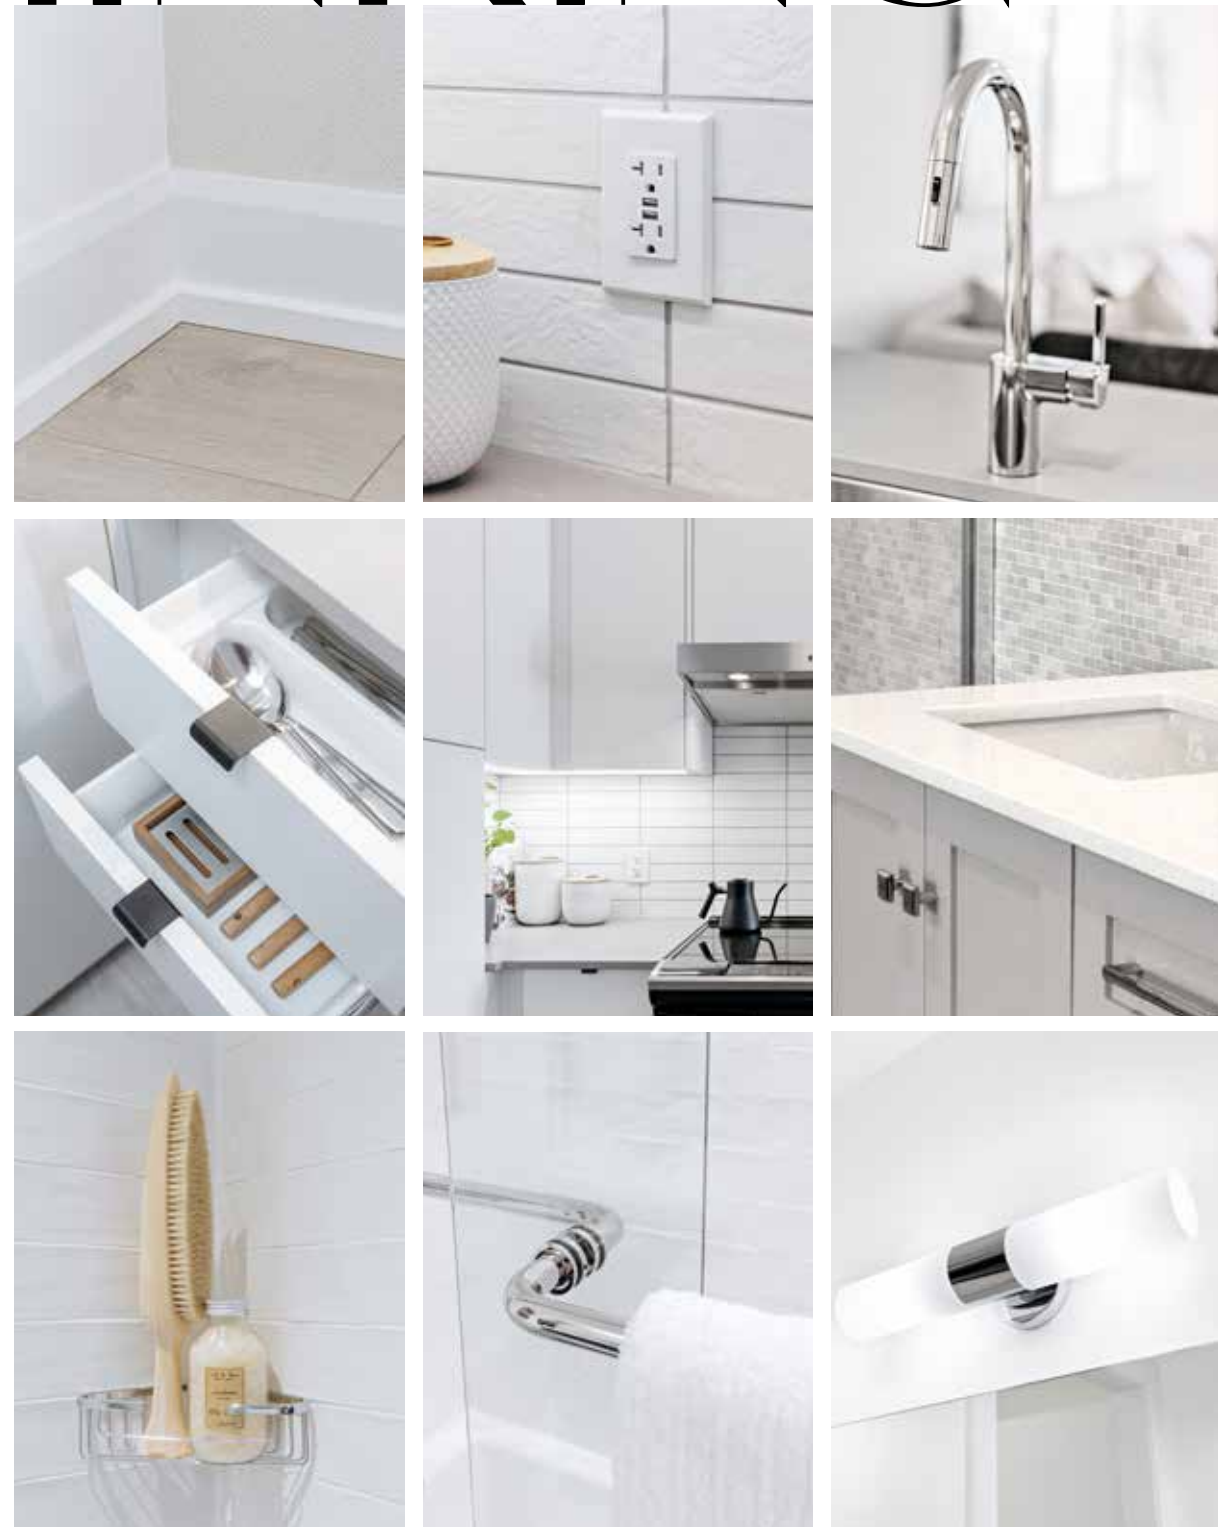

FRESH THINKING™

- Wide plank, wear resistant laminate flooring • Integrated USB charging port
- Contemporary Quartz solid-surface kitchen countertops from Branthaven's Caesarstone Collection
 - 3"x6" subway tile backsplash in coordinated palettes • 39" extended height upper cabinets
 - Deep drawers convenient for storing pots and small appliances • Moen 'Align' chrome finish, single lever high arc kitchen faucet & single handle vanity faucet in bathrooms
- Contemporary Chrome finish towel bar and paper holder • Modern vanity cabinet with storage drawers
 - Quartz countertop with undermount sink • Square edge vanity mirror • Designer wall mounted light fixture above mirror
 - Shower enclosure with semi-frameless glass sliding door and acrylic base
 - 4"x4" modern-style tile walls and ceiling pot light • Hotel-style chrome corner caddy in shower