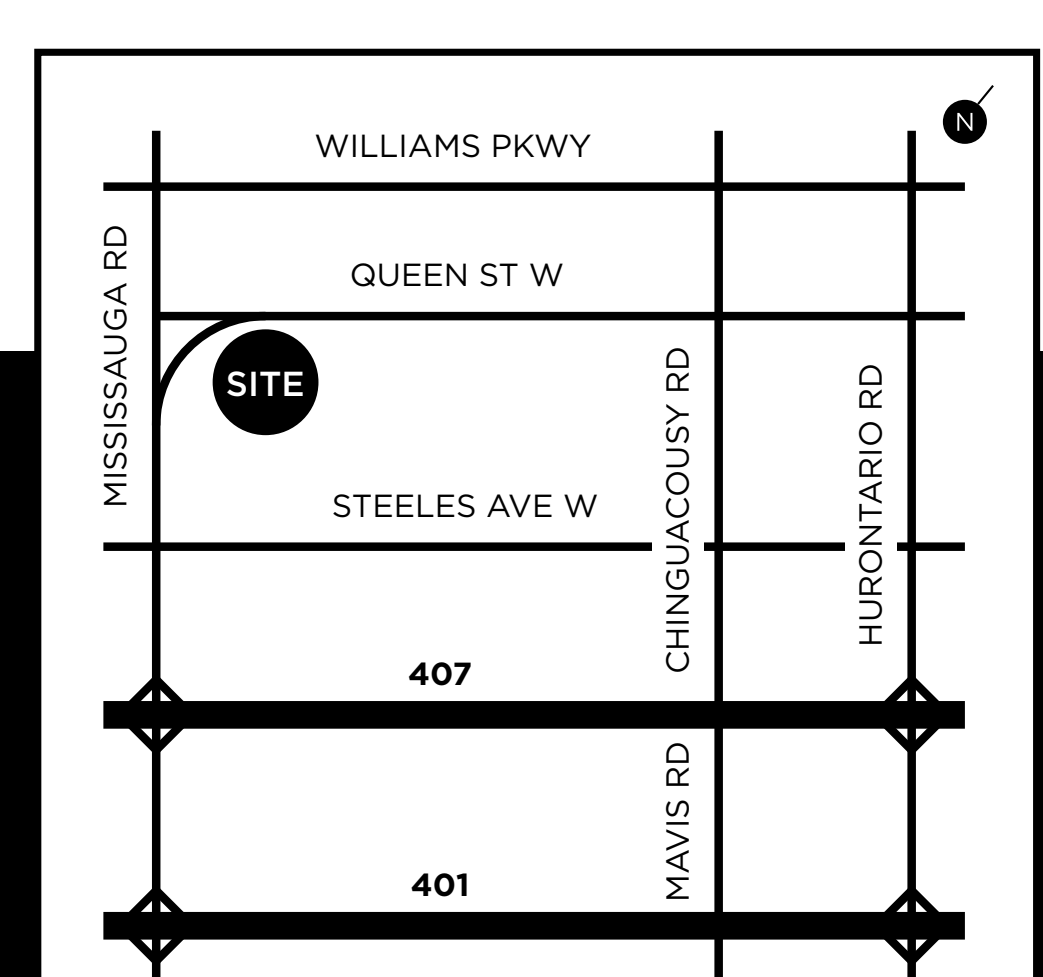

SITE PLAN

-Queens Lane-
TOWNHOMES

1 LANDSCAPED ENTRANCE VIEW

 **THE CROWN** COLLECTION
DEVON / KENT

 **THE KINGSWAY** COLLECTION
DEVON / KENT

2 AMENITY AREA VIEW

BRANTHAVEN

1815 QUEEN STREET WEST