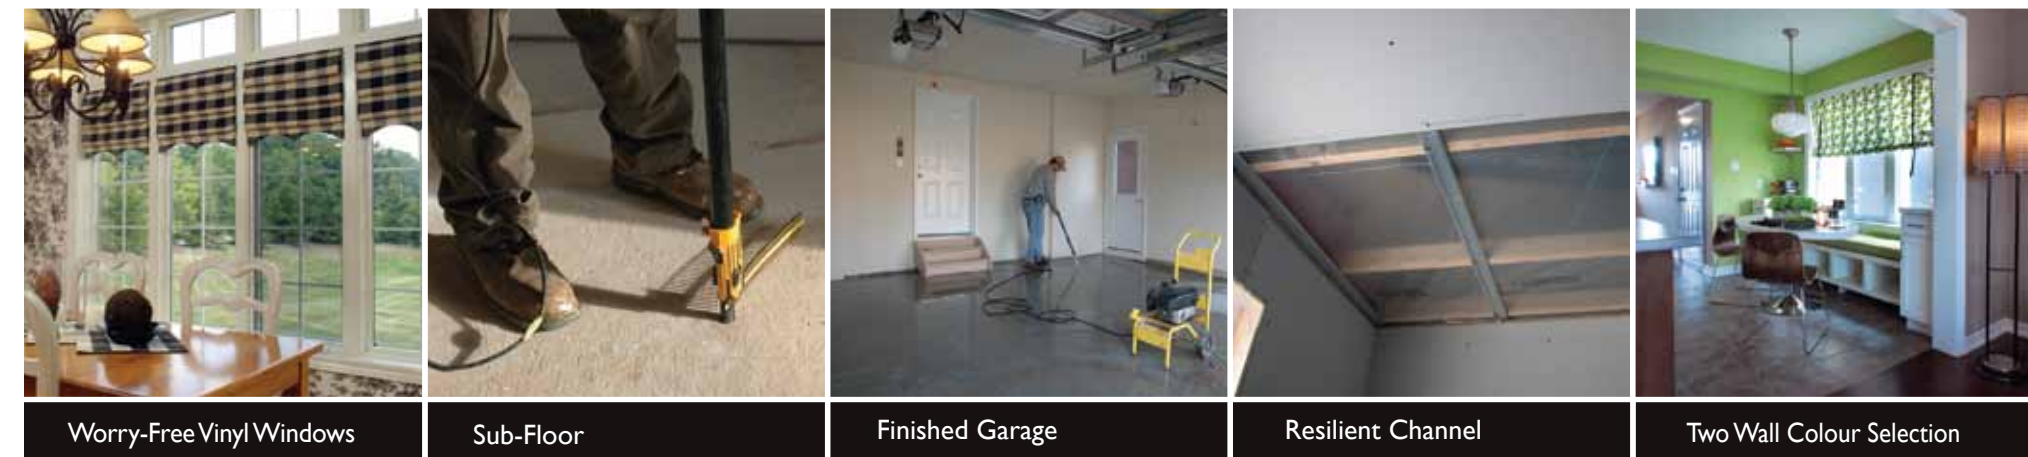

Worry-Free Vinyl Windows
Bright maintenance-free, oversized vinyl windows are a standard.

Sub-Floor
To reduce squeaking to a minimum, sub-floors are nailed, glued and finished with screws.

Finished Garage
The inside of the garage is drywalled and taped.

Resilient Channel
Metal strapping on the ceiling trusses ensures flawless drywalling and flexibility as natural house movement occurs.

Two Wall Colour Selection
A selection of two attractive wall colours from Branthaven's designer choice series contrasted against white trim gives a professionally decorated appearance.