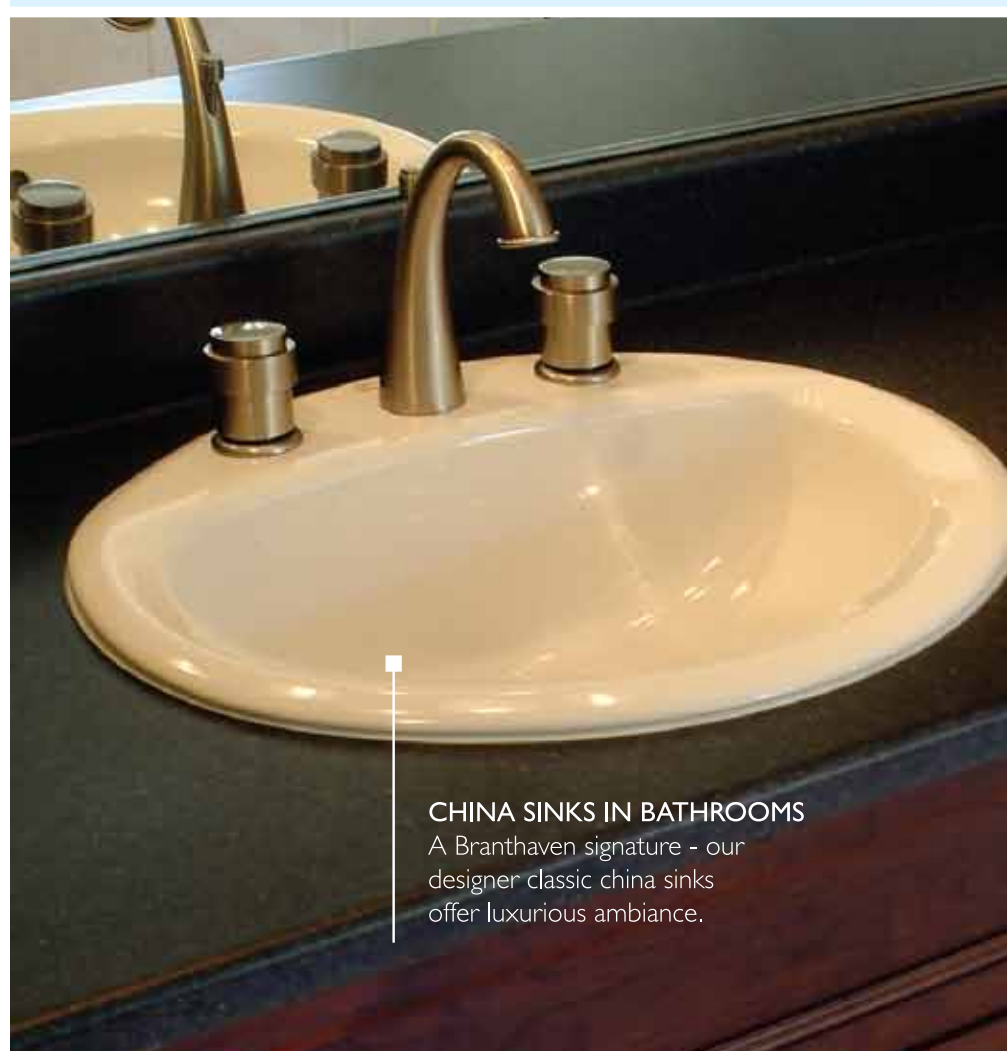

Originals

OLD-WORLD CRAFTSMANSHIP & MODERN CONSTRUCTION TECHNOLOGIES

CHINA SINKS IN BATHROOMS
A Branthaven signature - our designer classic china sinks offer luxurious ambiance.