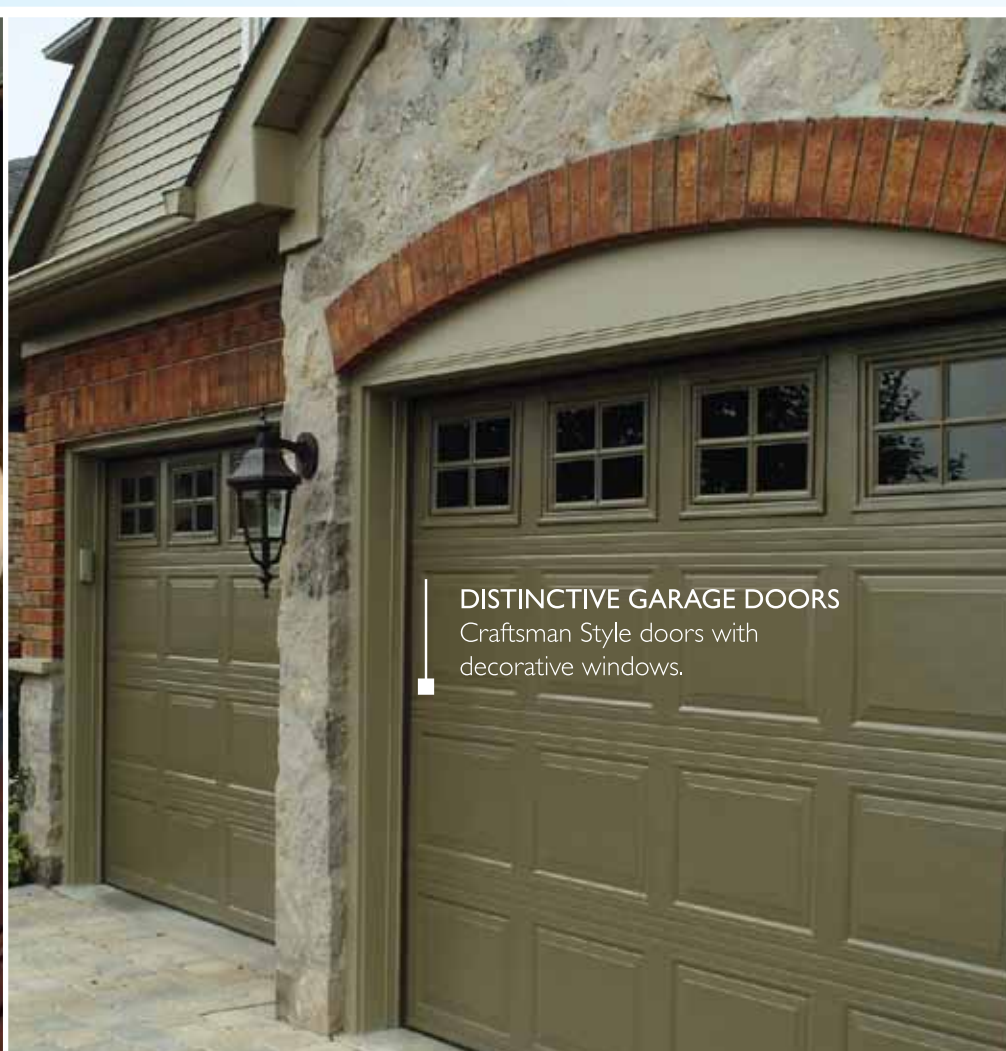

DISTINCTIVE GARAGE DOORS
Craftsman Style doors with decorative windows.