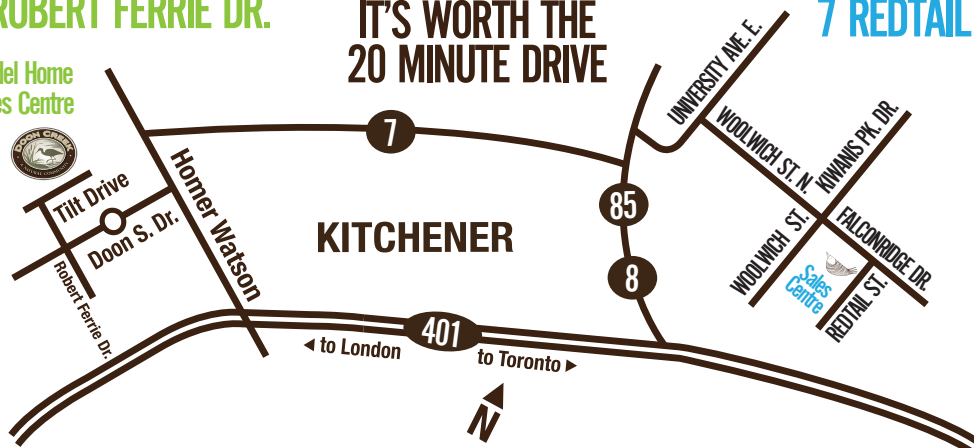

The Comfort Of A Sound Investment

BRANTHAVEN
HOMES

TAKE THE TOUR

DISCOVER BOTH OUR BRANTHAVEN COMMUNITIES IN THE KITCHENER / WATERLOO REGION

KITCHENER'S MOST DESIRABLE COMMUNITY

**Affordable Family Homes
on 36' and 40' Lots.
Starting from the low \$300's**

NESTLED IN RIVER RIDGE, KITCHENER/WATERLOO

**Manor Homes & Single Family
Homes on 36' and 45' Lots
Starting from the mid \$300's**

675 ROBERT FERRIE DR.

Model Home
Sales Centre

**Tour our
2 Designer
Decorated
Model Homes**

MODEL HOME
SALES CENTRE HOURS
Hours: Mon-Thurs 2pm-7pm,
Friday by Appt, Sat & Sun 12-5

**IT'S WORTH THE
20 MINUTE DRIVE**

7 REDTAIL ST.

RIVERRIDGE

SALES CENTRE HOURS
Hours: Mon-Thurs 2pm-7pm,
Friday by Appt, Sat & Sun 12-5